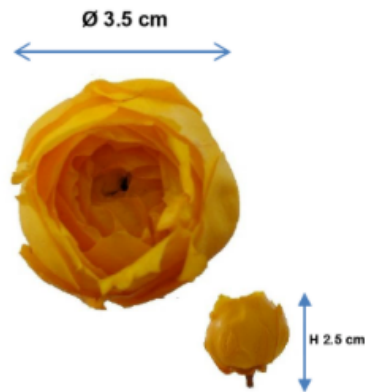

Window Box Size (cm)	Quantity Per Window Box	Master carton size	No. of Window Boxes Per Master Carton	No. of Master Cartons Per Pallet 122x82x155
16.1x13.1x6.6	6	40x33x30 cm	24	30
			AVAILABLE COLORS: All colors in color chart	

JULIANA