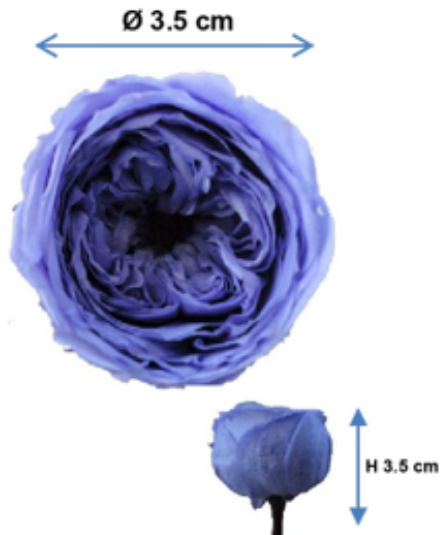

Window Box Size (cm)	Quantity Per Window Box	Master carton size	No. of Window Boxes Per Master Carton	No. of Master Cartons Per Pallet 122x82x155
16.1x13.1x6.6	6	40x33x30 cm	24	30
			AVAILABLE COLORS: All colors in color chart	

DIANA

Floral Decorativa LLC, 1528 S Cushman St, Fairbanks, AK, 99701
Tel 510 600 9022

Email- sn@floraldecorativagroup.com
Website- <https://www.foreverdried.net>