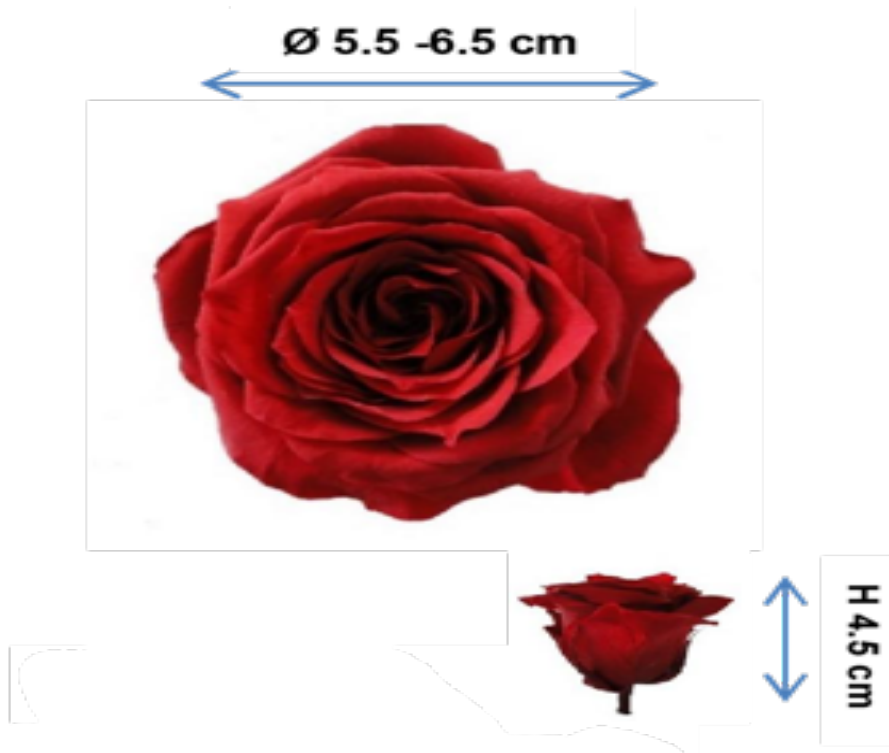

Window Box Size (cm)	Quantity Per Window Box	Master carton size	No. of Window Boxes Per Master Carton	No. of Master Cartons Per Pallet 102x70x112
16x16x8.5	4	50x33x36 cm	24	12
			AVAILABLE COLORS: All colors in color chart