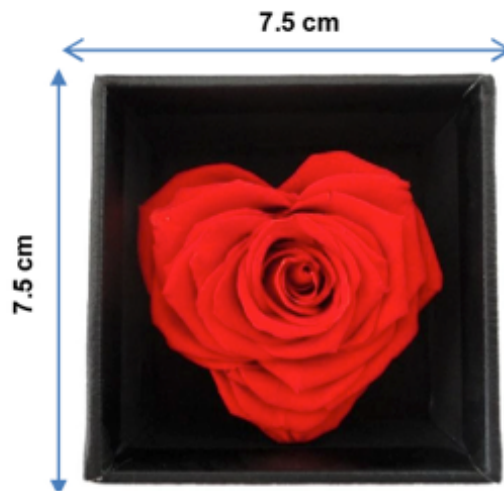

Window Box Size (cm)	Quantity Per Window Box	Master carton size	No. of Window Boxes Per Master Carton	No. of Master Cartons Per Pallet 122x60x142
7.5x7.5x8	1	37.5x37.5x11 cm	16	
			AVAILABLE COLORS: All colors in color chart	

**ROSE HEART SHAPE
IN BOX**