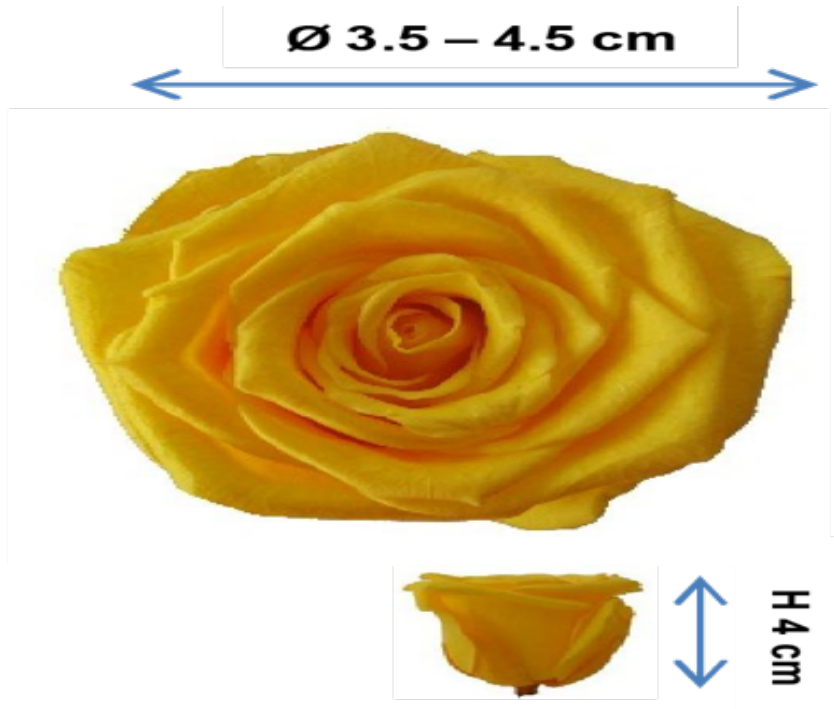

Window Box Size (cm)	Quantity Per Window Box	Master carton size	No. of Window Boxes Per Master Carton	No. of Master Cartons Per Pallet 122x75x155
16.1X13.1X6.6	6	40x33x30 cm	24	30
			AVAILABLE COLORS: All colors in color chart