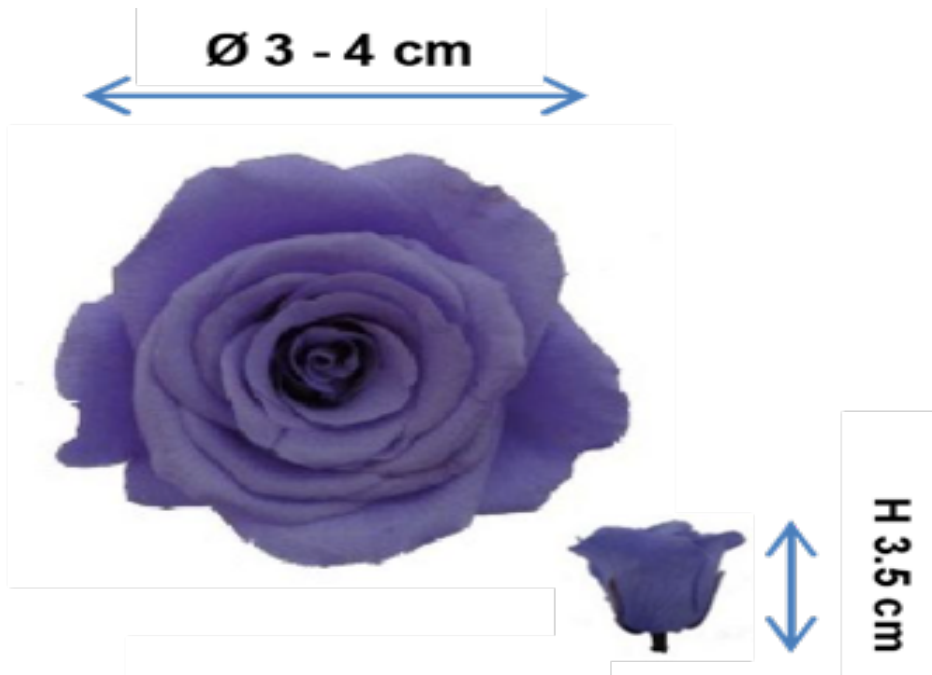

Window Box Size (cm)	Quantity Per Window Box	Master carton size	No. of Window Boxes Per Master Carton	No. of Master Cartons Per Pallet 122x60x142
14.1x13.1x5.6	9	40x29x27 cm	24	30
			AVAILABLE COLORS: All colors in color chart