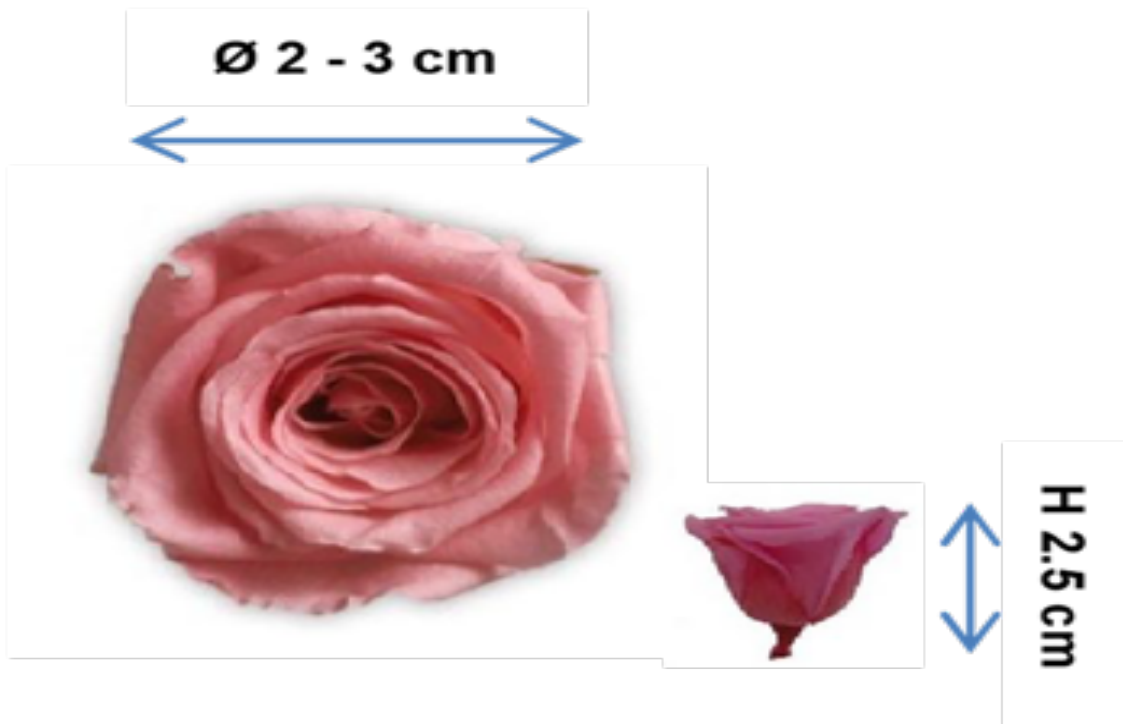

# FLORAL

DECORATIVA GROUP

Window Box Size (cm)	Quantity Per Window Box	Master carton size	No. of Window Boxes Per Master Carton	No. of Master Cartons Per Pallet 122x60x142
14.1x13.1x5.6	12	40x29x27 cm	24	30
			<b>AVAILABLE COLORS:</b> All colors in color chart	